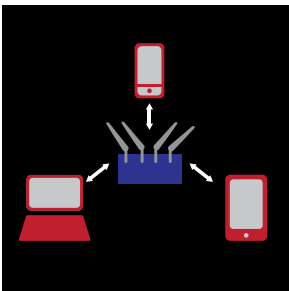

### OVERVIEW

The Killer™ Wireless-AC 1535 featuring ExtremeRange™ Technology is a high-performance wireless networking adapter. With full MU-MIMO and Transmit Beamforming support, ExtremeRange™ Technology offered by the Killer Wireless-AC 1535 extends intelligence and control along with superior wireless networking speed to new levels. Users will love the increased throughput and greater range offered by ExtremeRange™ Technology. These adapters include Advanced Stream Detect™ technology to automatically classify and prioritize critical network traffic for online games, HD video, and high-quality audio to ensure a smooth and enjoyable gaming and entertainment experience.

The Killer 1535 with ExtremeRange™ Technology provides more throughput where you need it most

Standard Range

ExtremeRange™

## ExtremeRange™ TECHNOLOGY

The Killer™ Wireless-AC 1535 offers exciting new ExtremeRange™ Technology, which offers a significant boost of speed, intelligence, and control over its competition. More throughput, faster downloads, longer WiFi ranges – all these are possible with this exciting feature.

Here are a few key components of ExtremeRange™ Technology:

ExtremeRange™ Technology introduces full **MU-MIMO** (Multi-User-Multiple-Input and Multiple-Output) support, which can dramatically increase network efficiency by working with a MU-MIMO enabled access point. MU-MIMO allows wireless access points to support multiple transmissions at the same time, versus a single transmission at a time like normal networks. This allows additional efficiency that will provide faster download and upload speeds, lower latency, and a better overall connection.